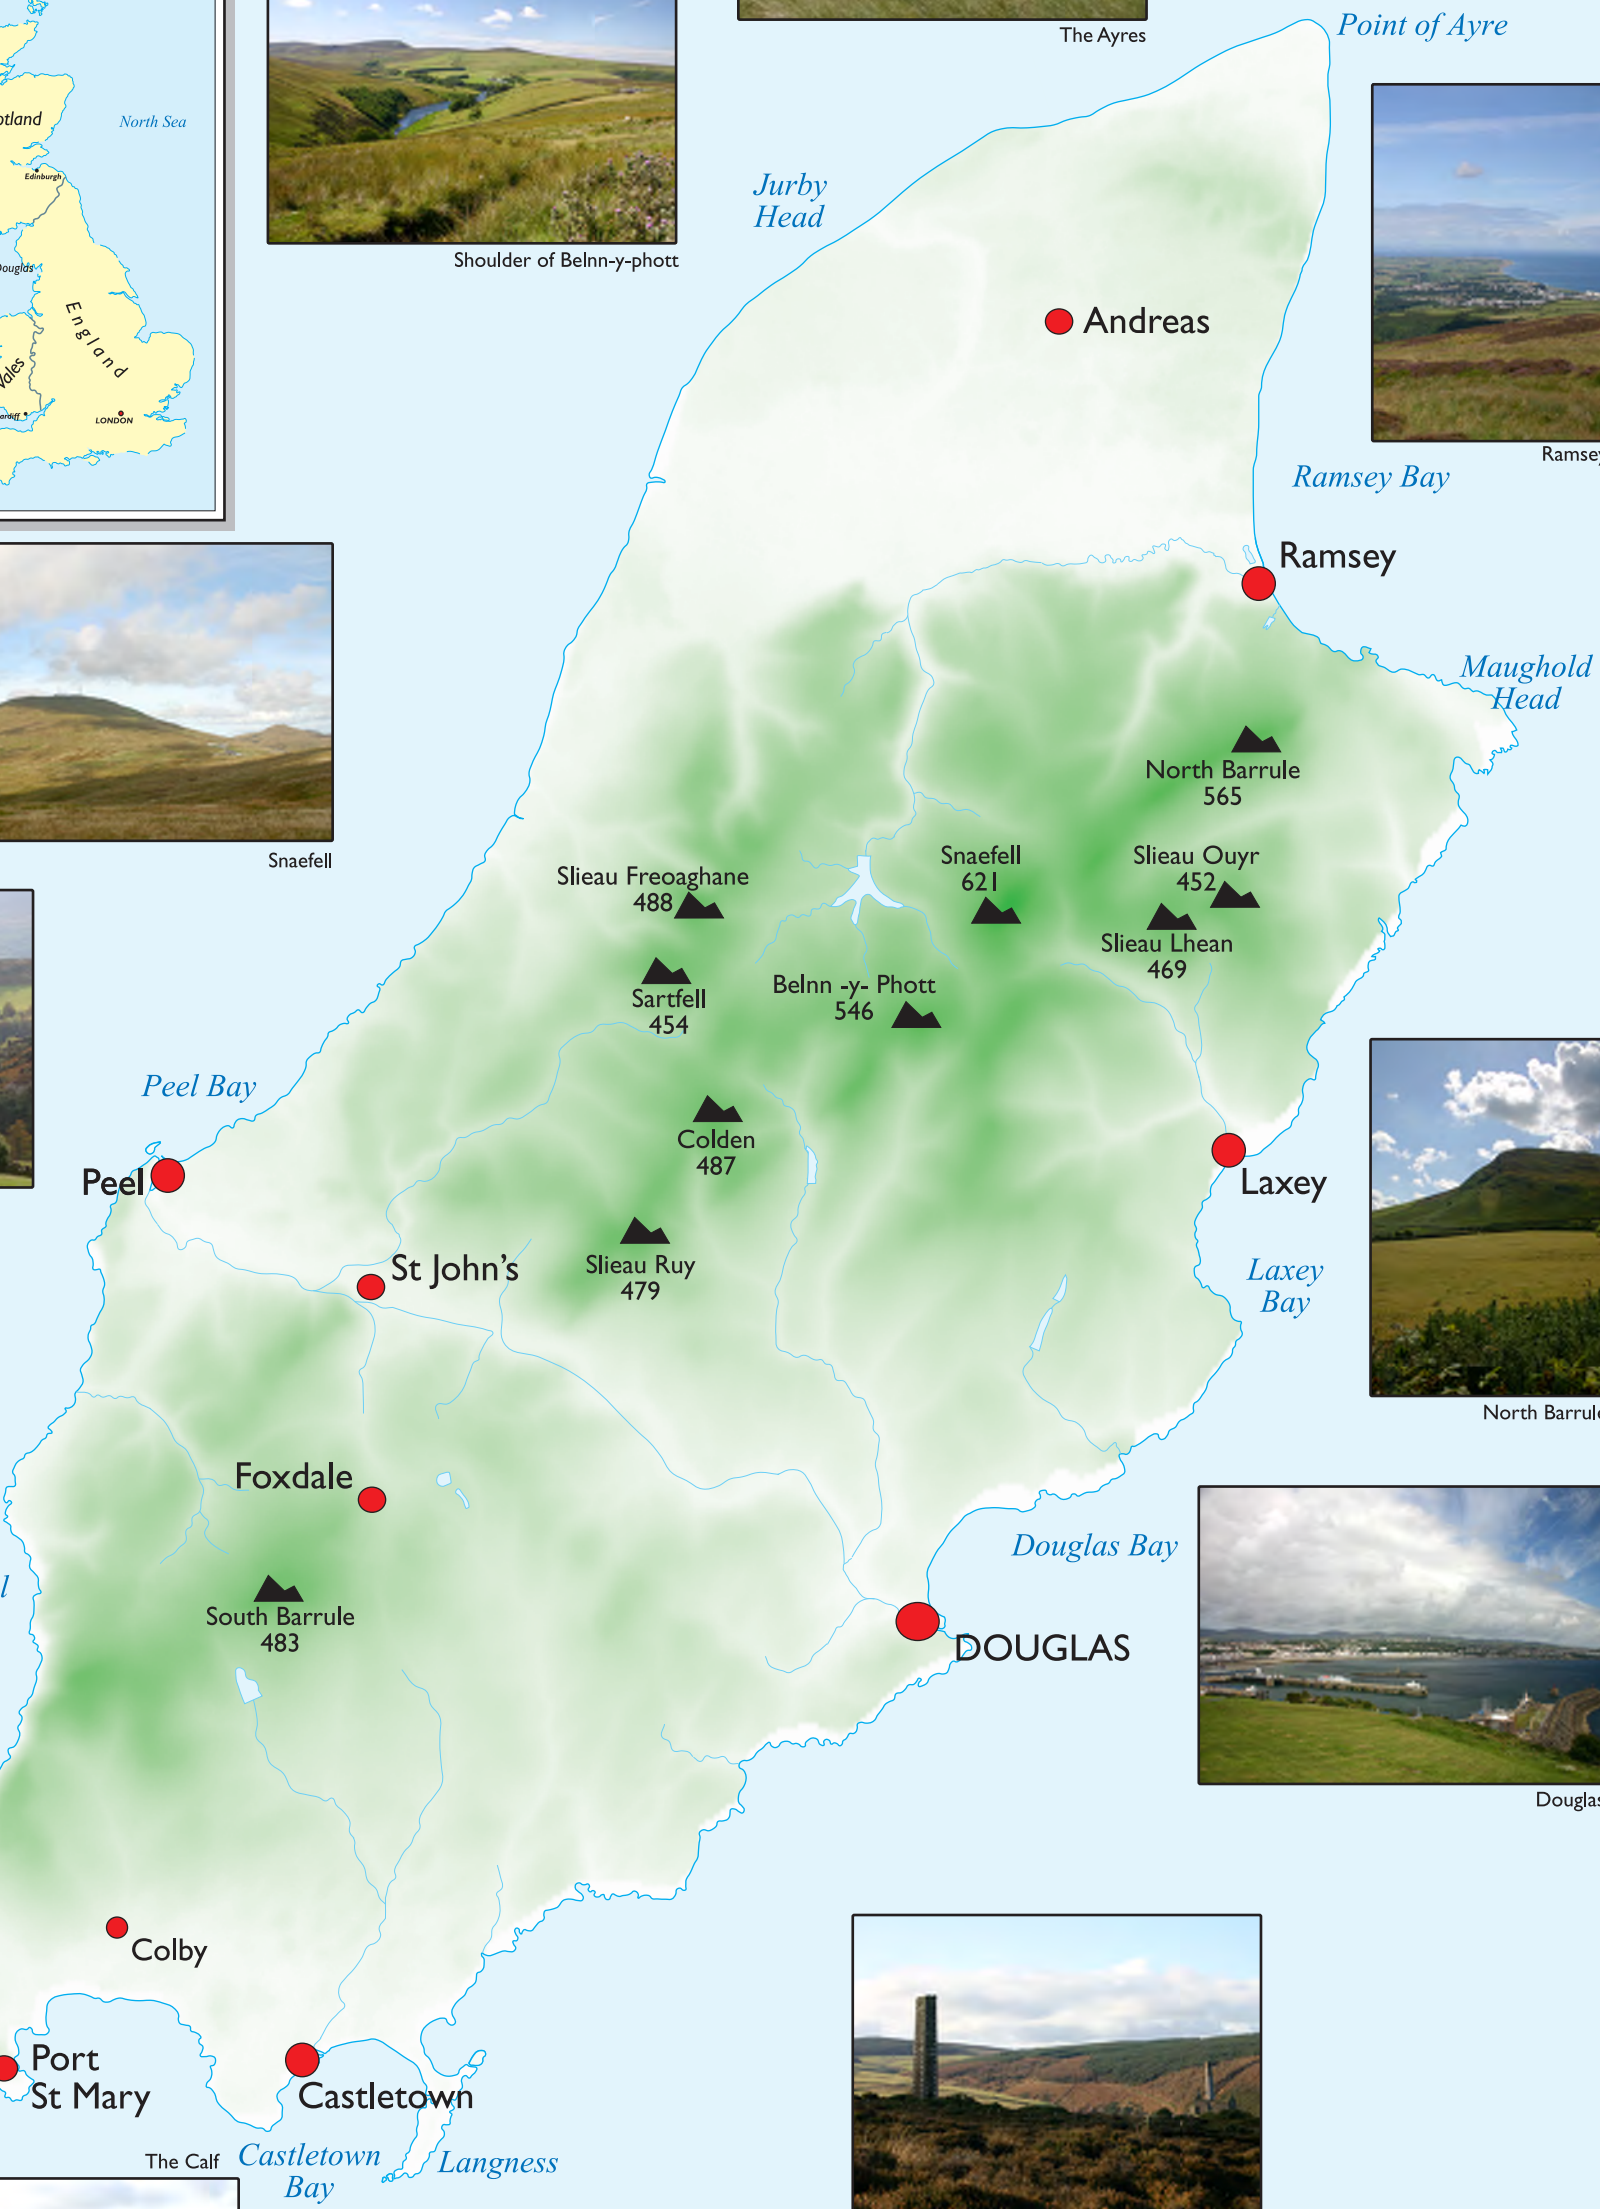

ISLE OF MAN

- Settlement
- ▲ Peak over 450m
- Coast / Sea
- River / Reservoir
- Relief / Hills