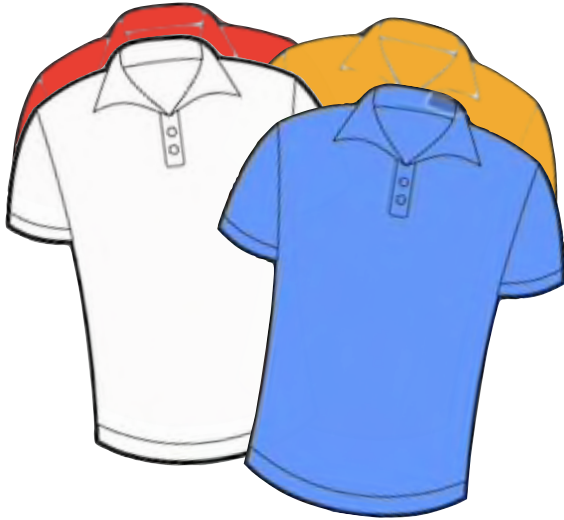

Willaston School Uniform Reminder

Any colour of polo shirt

Lets get the little details right!

White, grey or black socks

Grey or black trousers or shorts

Grey or black school skirt or dress

Black shoes or plain black trainers

Navy blue jumper or cardigan

With or without school branding and logo

 **INFO SHEET**